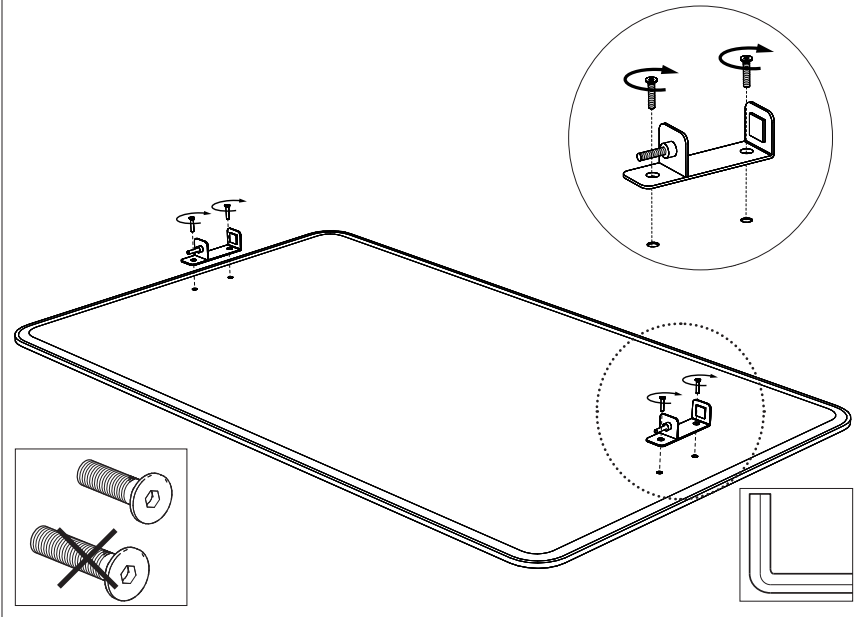

BuzziFrontDesk

INSTALLATION MANUAL

BuzziFrontDesk

1 PERS. 

Excl.

Incl.

4x

4x

4x

2x

1A Please use the correct fix according your worktop thickness.

1B Please use the correct fix according your worktop thickness.
Additional distance holders can be mounted on front side to provide space for electrical cables etc.
(L 1,5 cm Ø 1,5 | L 0.59" Ø 0.59")