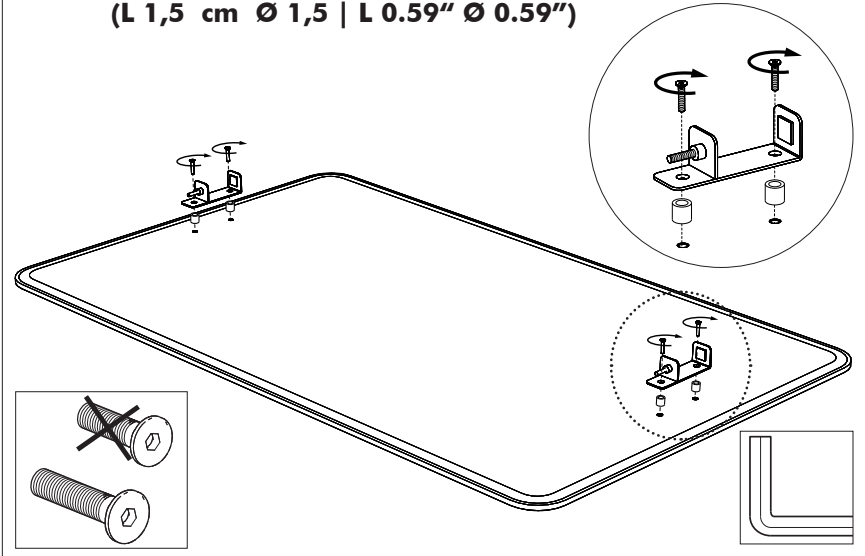

4x

2x

1A Please use the correct fix according your worktop thickness.

1B Please use the correct fix according your worktop thickness.
Additional distance holders can be mounted on front side to provide space for electrical cables etc.
(L 1,5 cm Ø 1,5 | L 0.59" Ø 0.59")