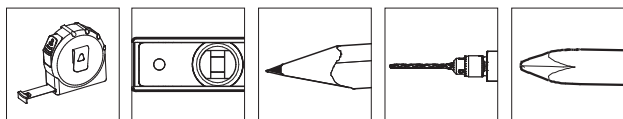

BuzziBoard in pair

2 PERS. 

1

Gauge of glass max.10 mm – 0.39"

Clear glass only, without osmose cleaning technique

BuzziBoard Metal Strip

1 PERS. 

1