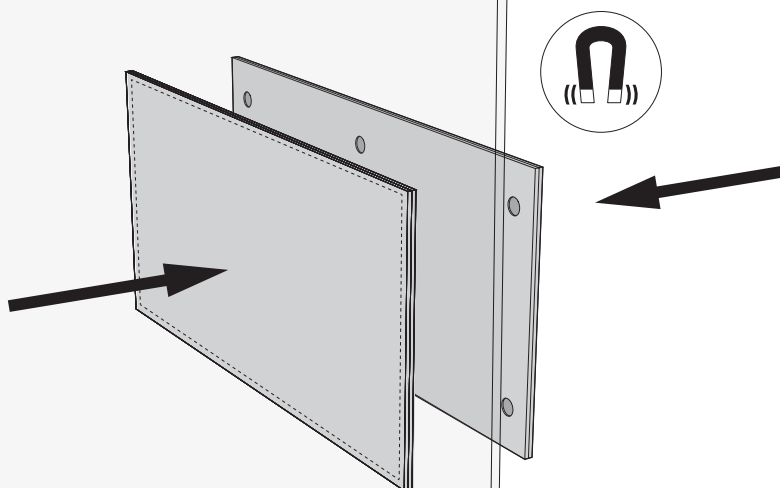

BuzziBoard

INSTALLATION MANUAL

BuzziBoard

Excl. (for mounting with metal strip)

Incl.

BuzziBoard Metal Surface

1 PERS. 

1

BuzziBoard in pair

2 PERS. 

1

Gauge of glass max.10 mm – 0.39"

Clear glass only, without osmose cleaning technique

BuzziBoard Metal Strip

1 PERS. 

1