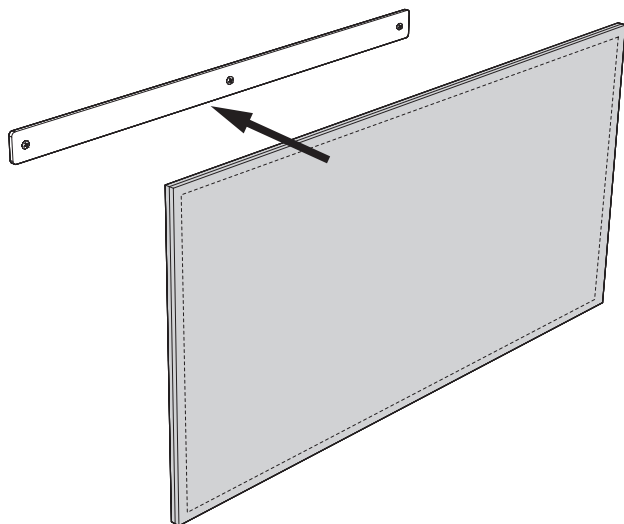

BuzziBoard Metal Strip

1 PERS.

1

2