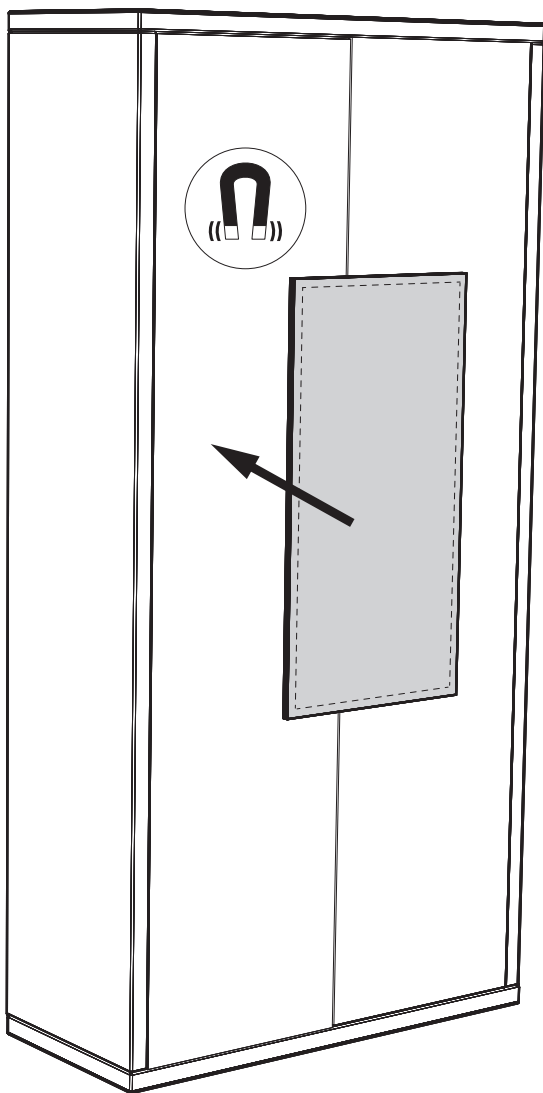

BuzziBoard

INSTALLATION MANUAL

BuzziBoard

Excl. (for mounting with metal strip)

Incl.

BuzziBoard Metal Surface

1 PERS. 

1

BuzziBoard in pair

2 PERS. 

1

Gauge of glass max.10 mm – 0.39"

Clear glass only, without osmose cleaning technique

BuzziBoard Metal Strip

1 PERS. 

1