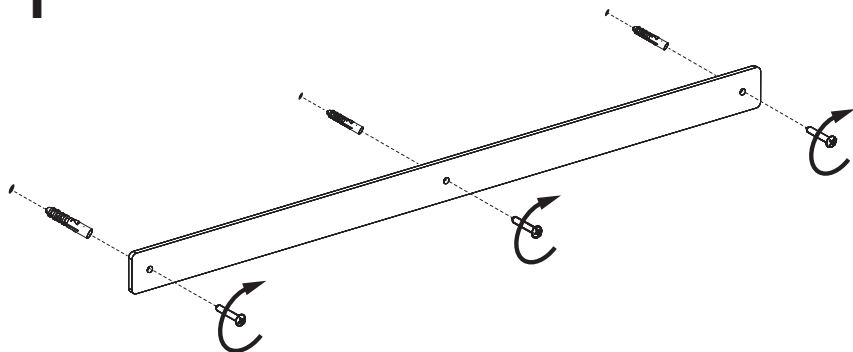

BuzziBoard

INSTALLATION MANUAL

BuzziBoard

Excl. (for mounting with metal strip)

Incl.

BuzziBoard Metal Surface

1 PERS. 

1

BuzziBoard in pair

2 PERS. 

1

Gauge of glass max.10 mm – 0.39"

Clear glass only, without osmose cleaning technique

BuzziBoard Metal Strip

1 PERS. 

1