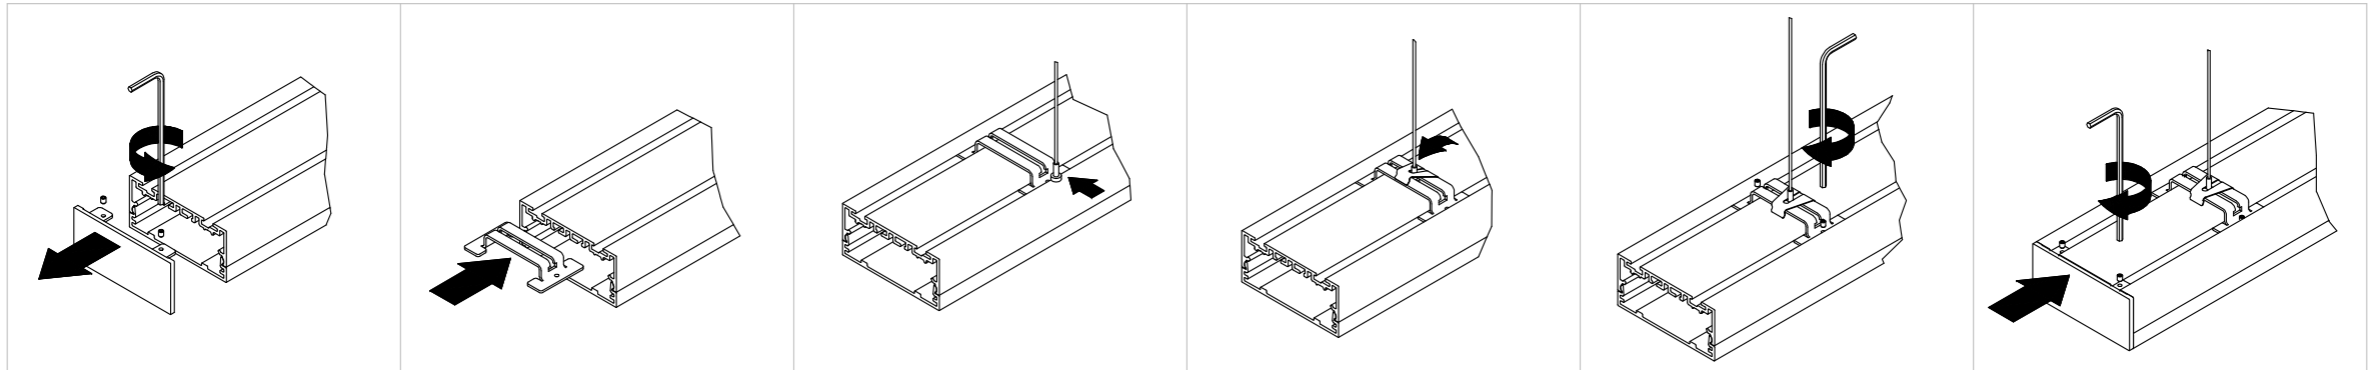

## Instruction for LED line

**CAN BE USED WITH**

- 93003951 Connectionbox 5p for transp cable WhStr
- 93003351 Connectionbox 5p for transp cable BlStr
- 93000152 Flexible 1m
- 93000252 Flexible1m
- 93000856 Power feed tube 1m WhStr
- 93003156 Power feed tube 1m BlStr
- 93000956 Power feed tube /m WhStr
- 93003256 Power feed tube /m BlStr
- 93002903 Power feed kit WhStr 2m 3x15 WhStr
- 93003203 Power feed kit WhStr 2m 3x15 BlStr
- 93002905 Power feed kit 2m 5x 1.5mm² WhStr
- 93003205 Power feed kit 2m 5x 1.5mm² BlStr
- 93002951 Connectionbox 3p for transp cable WhStr
- 93003151 Connectionbox 3p for transp cable BlStr
- 93003951 Connectionbox 5p for transp cable WhStr
- 93002152 Transparant cable 3p/m
- 93002252 Transparant cable 5p/m