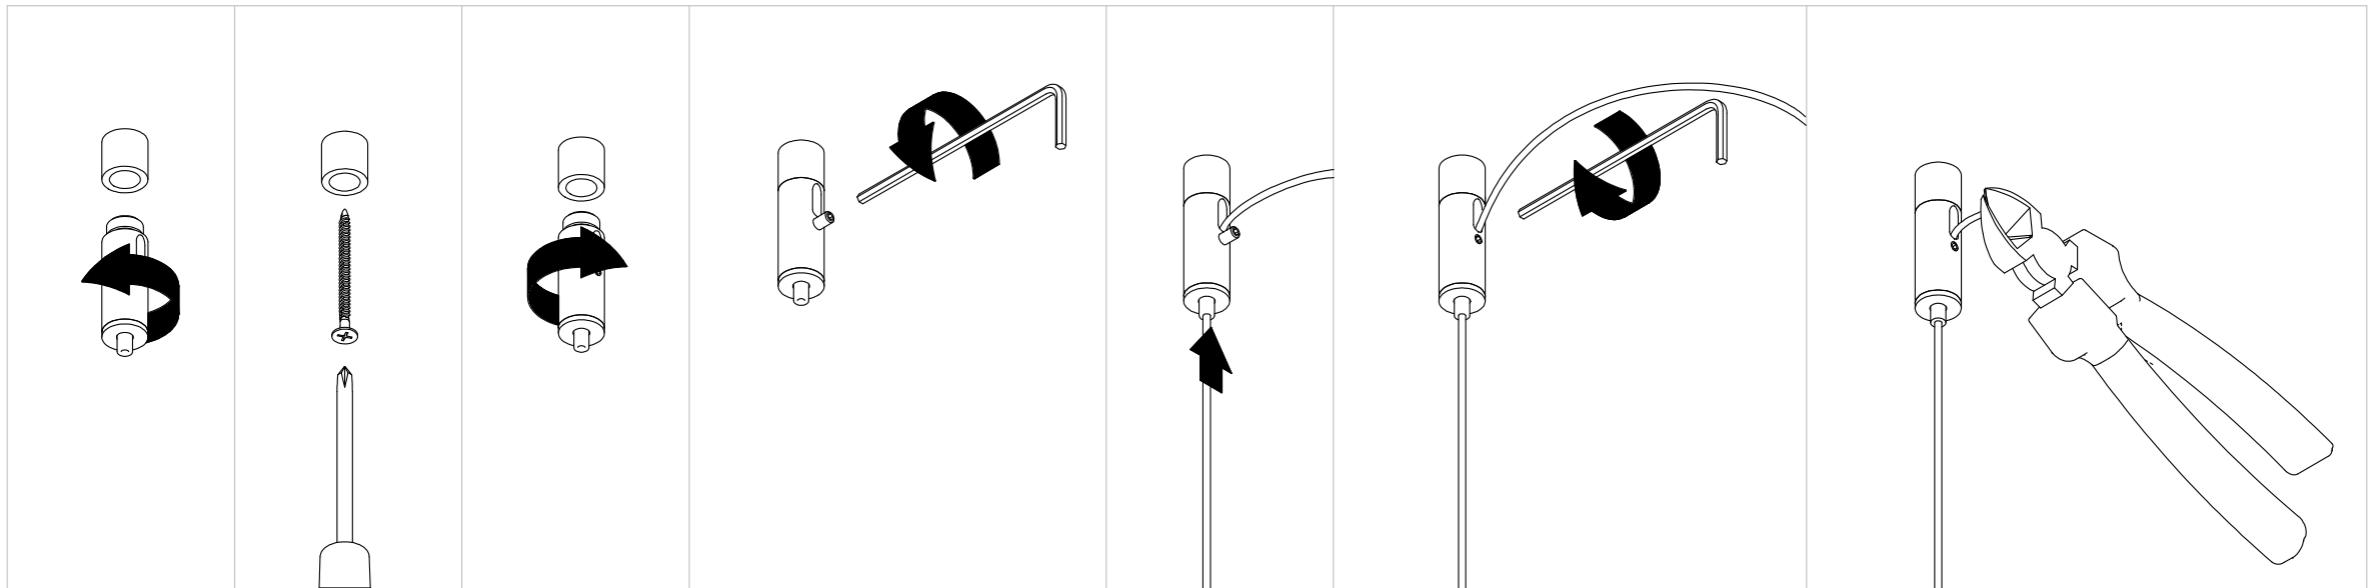

## Instruction for LED line

**CAN BE USED WITH**

- 93003951 Connectionbox 5p for transp cable WhStr
- 93003351 Connectionbox 5p for transp cable BlStr
- 93000152 Flexible 1m
- 93000252 Flexible1m
- 93000856 Power feed tube 1m WhStr
- 93003156 Power feed tube 1m BlStr
- 93000956 Power feed tube /m WhStr
- 93003256 Power feed tube /m BlStr
- 93002903 Power feed kit WhStr 2m 3x15 WhStr
- 93003203 Power feed kit WhStr 2m 3x15 BlStr
- 93002905 Power feed kit 2m 5x 1.5mm² WhStr
- 93003205 Power feed kit 2m 5x 1.5mm² BlStr
- 93002951 Connectionbox 3p for transp cable WhStr
- 93003151 Connectionbox 3p for transp cable BlStr
- 93003951 Connectionbox 5p for transp cable WhStr
- 93002152 Transparant cable 3p/m
- 93002252 Transparant cable 5p/m