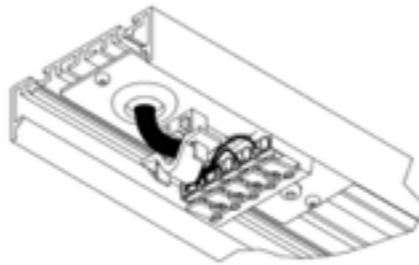

## Instruction for LED line

**CAN BE USED WITH**

- 93003951 Connectionbox 5p for transp cable WhStr
- 93003351 Connectionbox 5p for transp cable BlStr
- 93000152 Flexible 1m
- 93000252 Flexible1m
- 93000856 Power feed tube 1m WhStr
- 93003156 Power feed tube 1m BlStr
- 93000956 Power feed tube /m WhStr
- 93003256 Power feed tube /m BlStr
- 93002903 Power feed kit WhStr 2m 3x15 WhStr
- 93003203 Power feed kit WhStr 2m 3x15 BlStr
- 93002905 Power feed kit 2m 5x 1.5mm² WhStr
- 93003205 Power feed kit 2m 5x 1.5mm² BlStr
- 93002951 Connectionbox 3p for transp cable WhStr
- 93003151 Connectionbox 3p for transp cable BlStr
- 93003951 Connectionbox 5p for transp cable WhStr
- 93002152 Transparant cable 3p/m
- 93002252 Transparant cable 5p/m

POWER CONNECTION

N	BLUE
L	BROWN
	YELLOW/GREEN
DIM +	RED
DIM -	BLACK