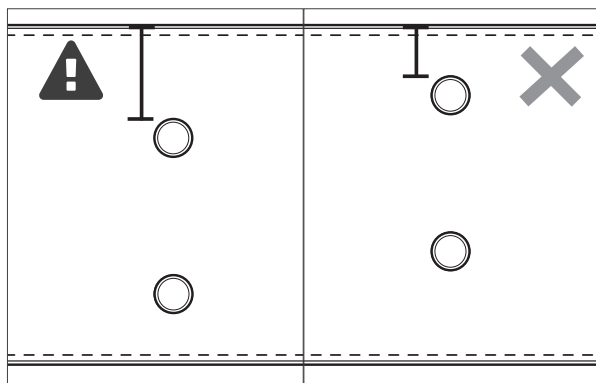

BuzziPicNic Desk High Connect Panel

INSTALLATION MANUAL

Incl. BuzziPicNic Desk High Connect Panel p.3

L: 120 | L: 140

Incl. BuzziPicNic Desk High Connect Panel p.3

L: 160 | L: 180 | L: 200 | L: 220 | L: 240

BuzziPicNic Desk High Connect Panel

2 PERS. 

1

2

3

4

5 (optional)

4x | 6x 