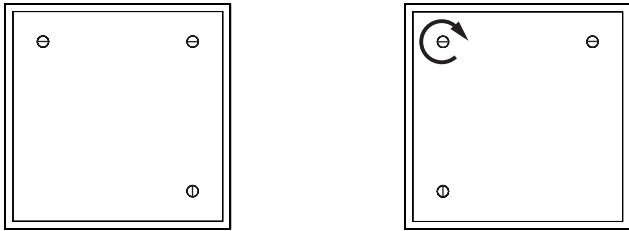

BuzziKey Soft

Square | Rectangular

INSTALLATION MANUAL

1 PERS.

Excluded

2 x

2 x

Included (separately)

SQ-4

SQ-8

SQ-12

R-4

R-8

R-12

Square Fabric Direction

Rectangular Horizontal - Vertical mounting