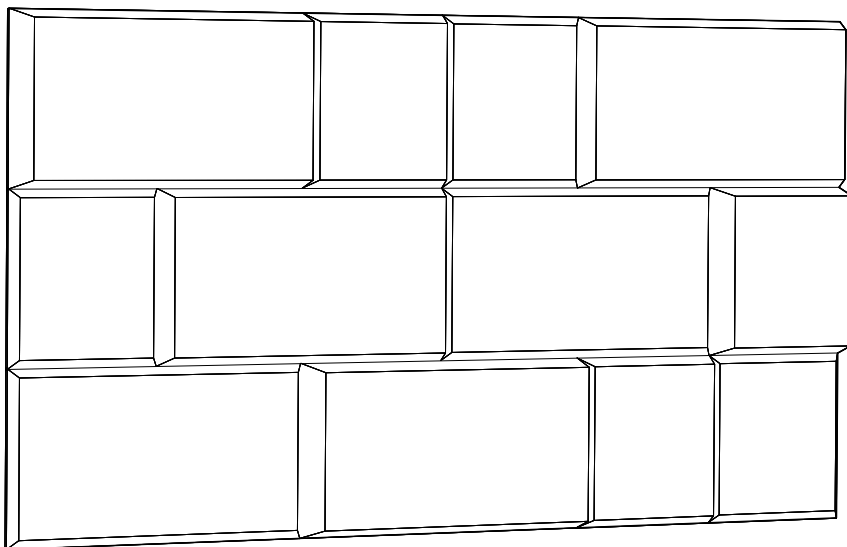

BuzziKey Soft

Square | Rectangular

INSTALLATION MANUAL

1 PERS.

Excluded

2 x

2 x

Included (separately)

SQ-4

SQ-8

SQ-12

R-4

R-8

R-12

Square Fabric Direction

Rectangular Horizontal - Vertical mounting

1

x = Square: 40 cm | 15.75"
Rectangular Horizontal: 100 cm | 39.37"
Rectangular Vertical: 40 cm | 15.75"

2

BuzziSpace
Groeningenlei 141
2550 Antwerp, Kontich
Belgium
☎ +32 (0)3 846 10 00
✉ info@buzzi.space
🌐 www.buzzi.space