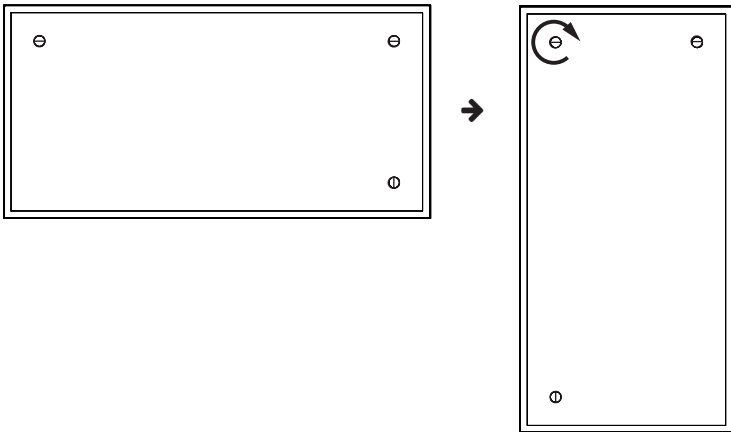

BuzziKey Soft

Square | Rectangular

INSTALLATION MANUAL

1 PERS.

Excluded

2 x

2 x

Included (separately)

SQ-4

SQ-8

SQ-12

R-4

R-8

R-12

Square Fabric Direction

Rectangular Horizontal - Vertical mounting