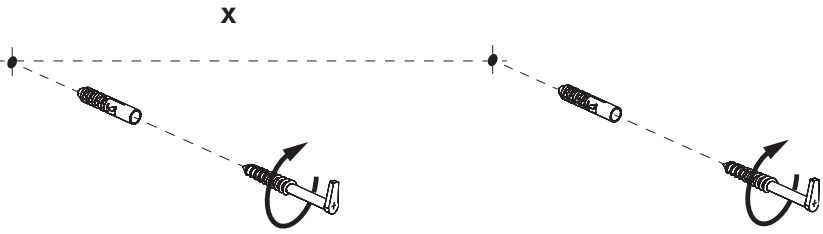

1

x = Square: 40 cm | 15.75"
Rectangular Horizontal: 100 cm | 39.37"
Rectangular Vertical: 40 cm | 15.75"