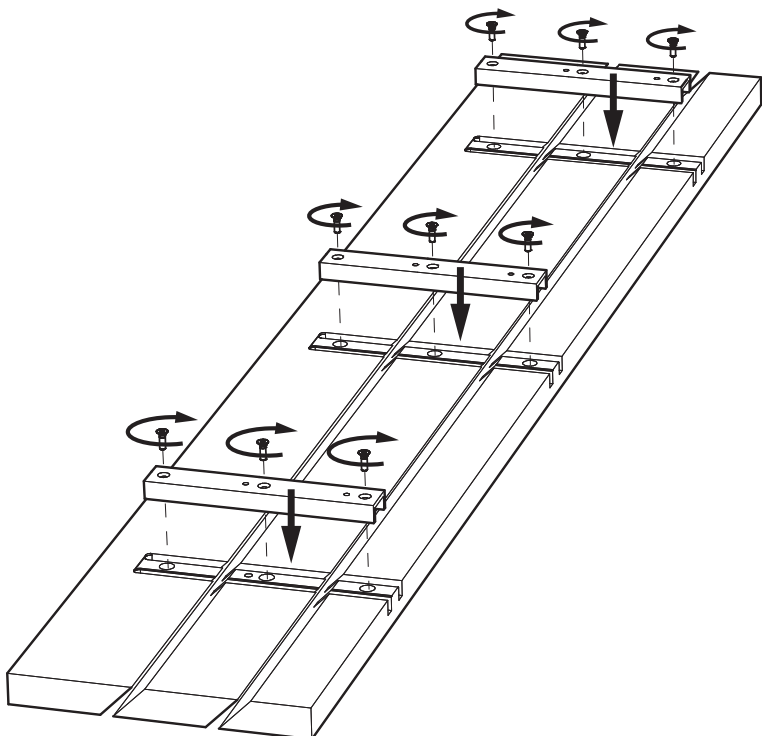

## Desk High Connect Panel

INSTALLATION MANUAL

**Incl. BuzziPicNic Desk High Connect Panel p.3**

L: 120 | L: 140

**Incl. BuzziPicNic Desk High Connect Panel p.3**

L: 160 | L: 180 | L: 200 | L: 220 | L: 240

# BuzziPicNic Desk High Connect Panel

2 PERS.

1

- L: 120 6x
  - L: 140 6x
  - L: 160 9x
  - L: 180 9x
  - L: 200 9x
  - L: 220 9x
  - L: 240 9x
- 

2

L: 120 4x L: 180 6x L: 240 6x  
L: 140 4x L: 200 6x  
L: 160 6x L: 220 6x

**3**

4

5

6

2x

5 mm