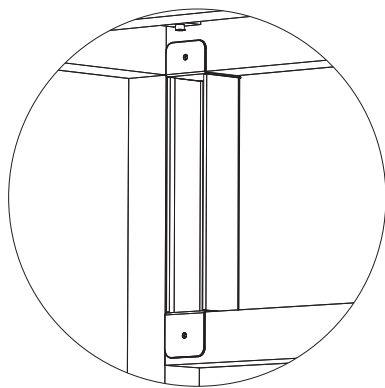

## Desk High Connect Panel

INSTALLATION MANUAL

**Incl. BuzziPicNic Desk High Connect Panel p.3**

L: 120 | L: 140

**Incl. BuzziPicNic Desk High Connect Panel p.3**

L: 160 | L: 180 | L: 200 | L: 220 | L: 240

# BuzziPicNic Desk High Connect Panel

2 PERS.

1

- L: 120 6x
  - L: 140 6x
  - L: 160 9x
  - L: 180 9x
  - L: 200 9x
  - L: 220 9x
  - L: 240 9x
- 

2

L: 120 4x L: 180 6x L: 240 6x  
L: 140 4x L: 200 6x  
L: 160 6x L: 220 6x

**3**

4

5

6

2x

5 mm