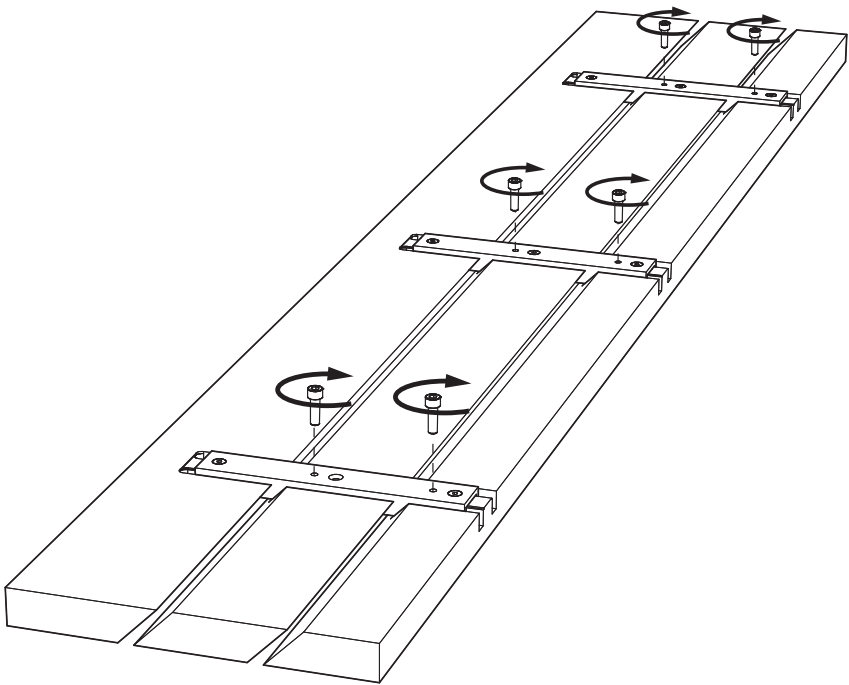

## Desk High Connect Panel

INSTALLATION MANUAL

**Incl. BuzziPicNic Desk High Connect Panel p.3**

L: 120 | L: 140

**Incl. BuzziPicNic Desk High Connect Panel p.3**

L: 160 | L: 180 | L: 200 | L: 220 | L: 240

# BuzziPicNic Desk High Connect Panel

2 PERS.

1

- L: 120 6x
  - L: 140 6x
  - L: 160 9x
  - L: 180 9x
  - L: 200 9x
  - L: 220 9x
  - L: 240 9x
- 

2

L: 120 4x L: 180 6x L: 240 6x  
L: 140 4x L: 200 6x  
L: 160 6x L: 220 6x

**3**

4

5

6

2x

5 mm