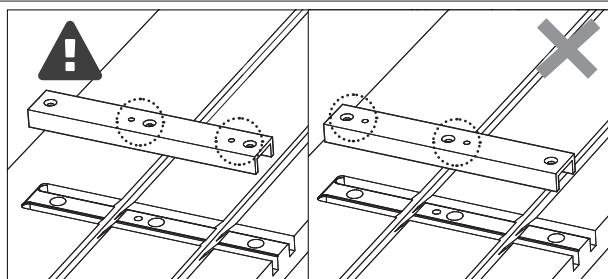

## Desk High Connect Panel

INSTALLATION MANUAL

**Incl. BuzziPicNic Desk High Connect Panel p.3**

L: 120 | L: 140

**Incl. BuzziPicNic Desk High Connect Panel p.3**

L: 160 | L: 180 | L: 200 | L: 220 | L: 240

# BuzziPicNic Desk High Connect Panel

2 PERS.

1

- L: 120 6x
  - L: 140 6x
  - L: 160 9x
  - L: 180 9x
  - L: 200 9x
  - L: 220 9x
  - L: 240 9x
- 

2

L: 120 4x L: 180 6x L: 240 6x  
L: 140 4x L: 200 6x  
L: 160 6x L: 220 6x