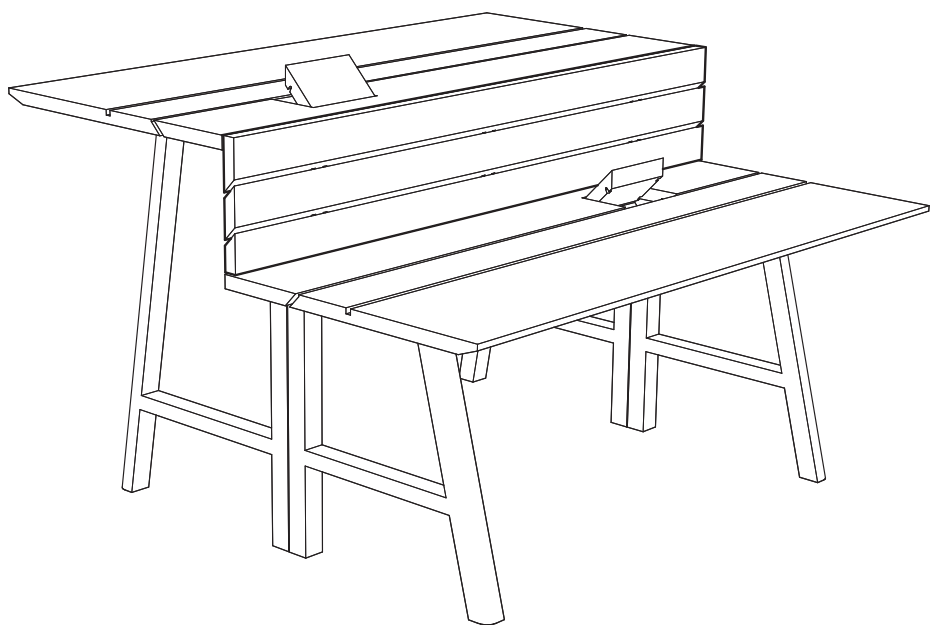

## Desk High Connect Panel

INSTALLATION MANUAL

**Incl. BuzziPicNic Desk High Connect Panel p.3**

L: 120 | L: 140

**Incl. BuzziPicNic Desk High Connect Panel p.3**

L: 160 | L: 180 | L: 200 | L: 220 | L: 240

# BuzziPicNic Desk High Connect Panel

2 PERS.

1

- L: 120 6x
  - L: 140 6x
  - L: 160 9x
  - L: 180 9x
  - L: 200 9x
  - L: 220 9x
  - L: 240 9x
- 

2

L: 120 4x L: 180 6x L: 240 6x  
L: 140 4x L: 200 6x  
L: 160 6x L: 220 6x