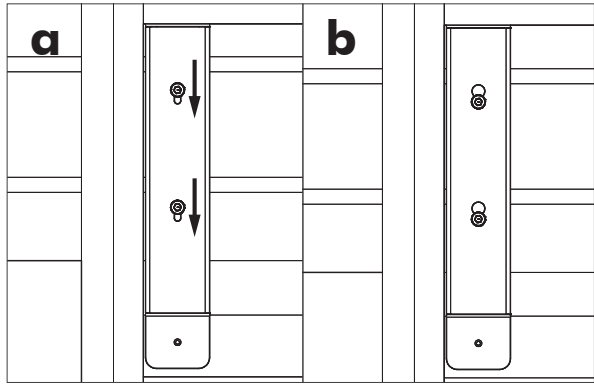

## Desk High Connect Panel

INSTALLATION MANUAL

**Incl. BuzziPicNic Desk High Connect Panel p.3**

L: 120 | L: 140

**Incl. BuzziPicNic Desk High Connect Panel p.3**

L: 160 | L: 180 | L: 200 | L: 220 | L: 240

# BuzziPicNic Desk High Connect Panel

2 PERS.

1

- L: 120 6x
  - L: 140 6x
  - L: 160 9x
  - L: 180 9x
  - L: 200 9x
  - L: 220 9x
  - L: 240 9x
- 

2

L: 120 4x L: 180 6x L: 240 6x  
L: 140 4x L: 200 6x  
L: 160 6x L: 220 6x

**3**

4

5

6

2x

5 mm