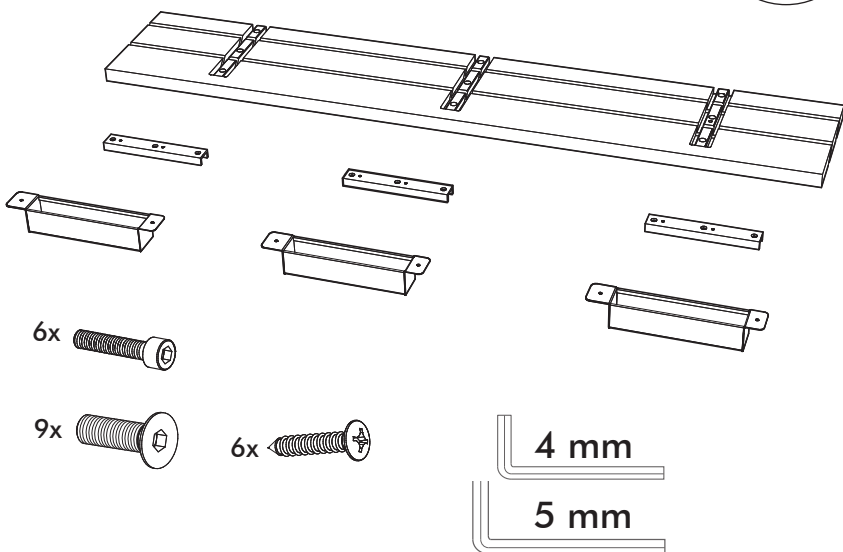

## Desk High Connect Panel

INSTALLATION MANUAL

**Incl. BuzziPicNic Desk High Connect Panel p.3**

L: 120 | L: 140

**Incl. BuzziPicNic Desk High Connect Panel p.3**

L: 160 | L: 180 | L: 200 | L: 220 | L: 240

# BuzziPicNic Desk High Connect Panel

2 PERS.

1

- L: 120 6x
  - L: 140 6x
  - L: 160 9x
  - L: 180 9x
  - L: 200 9x
  - L: 220 9x
  - L: 240 9x
- 

2

L: 120 4x L: 180 6x L: 240 6x  
L: 140 4x L: 200 6x  
L: 160 6x L: 220 6x

**3**

4

5

6

2x

5 mm