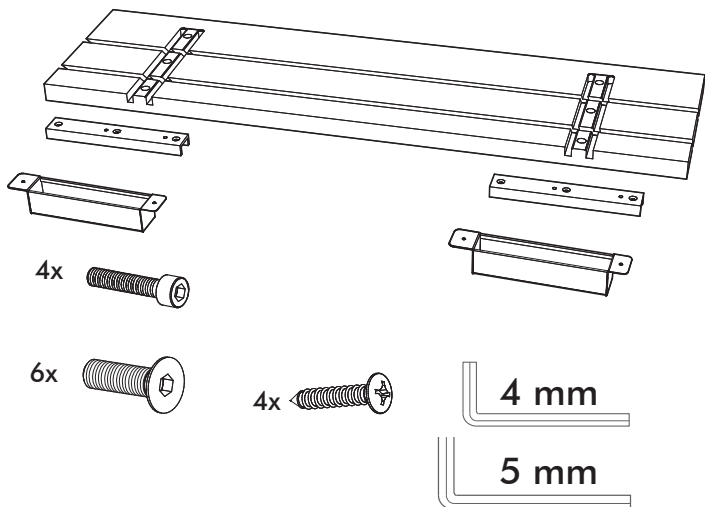

## Desk High Connect Panel

INSTALLATION MANUAL

**Incl. BuzziPicNic Desk High Connect Panel p.3**

L: 120 | L: 140

**Incl. BuzziPicNic Desk High Connect Panel p.3**

L: 160 | L: 180 | L: 200 | L: 220 | L: 240

# BuzziPicNic Desk High Connect Panel

2 PERS.

1

- L: 120 6x
  - L: 140 6x
  - L: 160 9x
  - L: 180 9x
  - L: 200 9x
  - L: 220 9x
  - L: 240 9x
- 

2

L: 120 4x L: 180 6x L: 240 6x  
L: 140 4x L: 200 6x  
L: 160 6x L: 220 6x

**3**

4

5

6

2x

5 mm