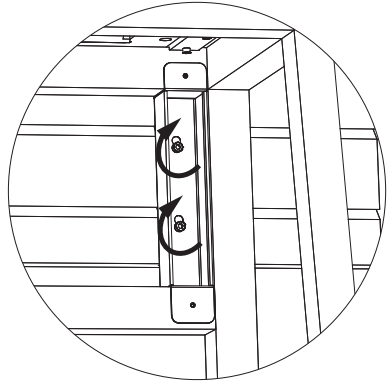

## Desk High Connect Panel

INSTALLATION MANUAL

**Incl. BuzziPicNic Desk High Connect Panel p.3**

L: 120 | L: 140

**Incl. BuzziPicNic Desk High Connect Panel p.3**

L: 160 | L: 180 | L: 200 | L: 220 | L: 240

# BuzziPicNic Desk High Connect Panel

2 PERS.

1

- L: 120 6x
  - L: 140 6x
  - L: 160 9x
  - L: 180 9x
  - L: 200 9x
  - L: 220 9x
  - L: 240 9x
- 

2

L: 120 4x L: 180 6x L: 240 6x  
L: 140 4x L: 200 6x  
L: 160 6x L: 220 6x

**3**

4

5

6

2x

5 mm