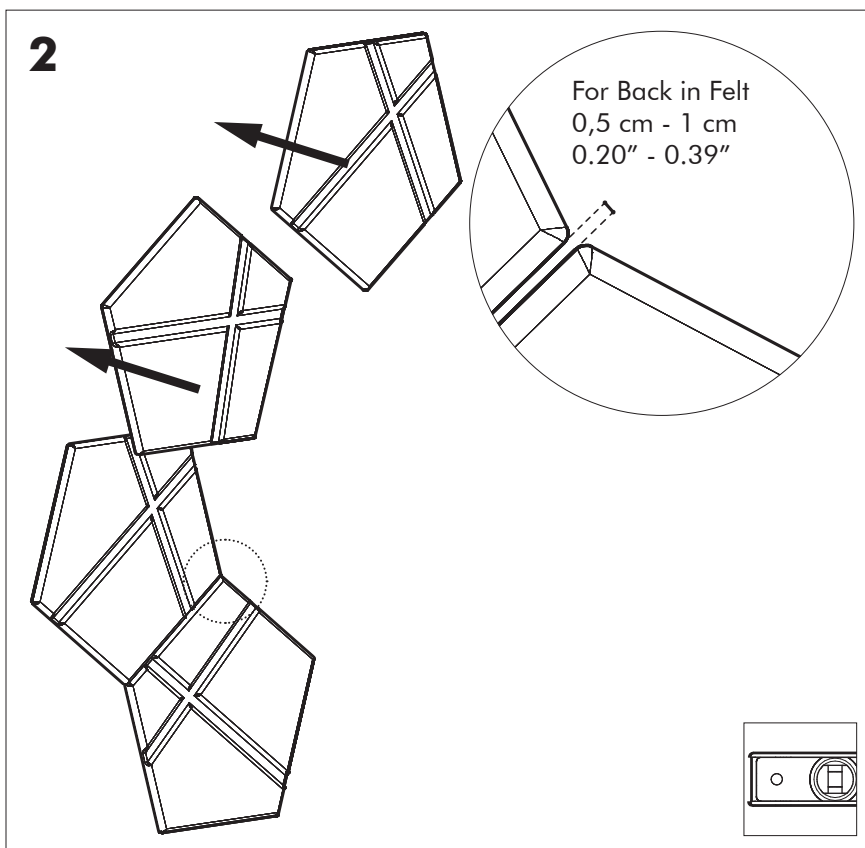

BuzziTile

1 PERS.