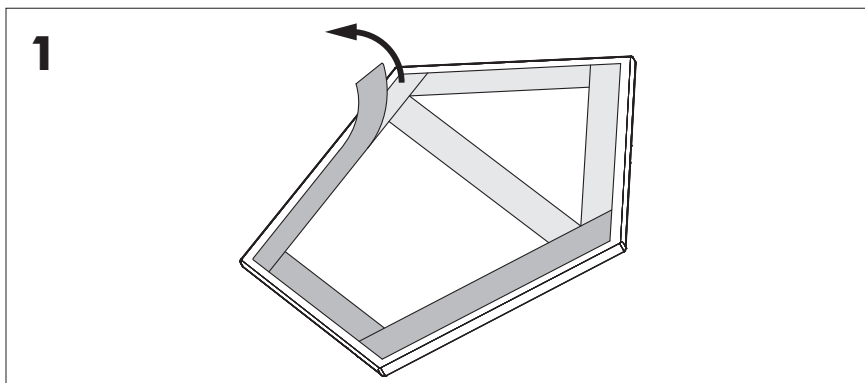

BuzziTile

1 PERS.